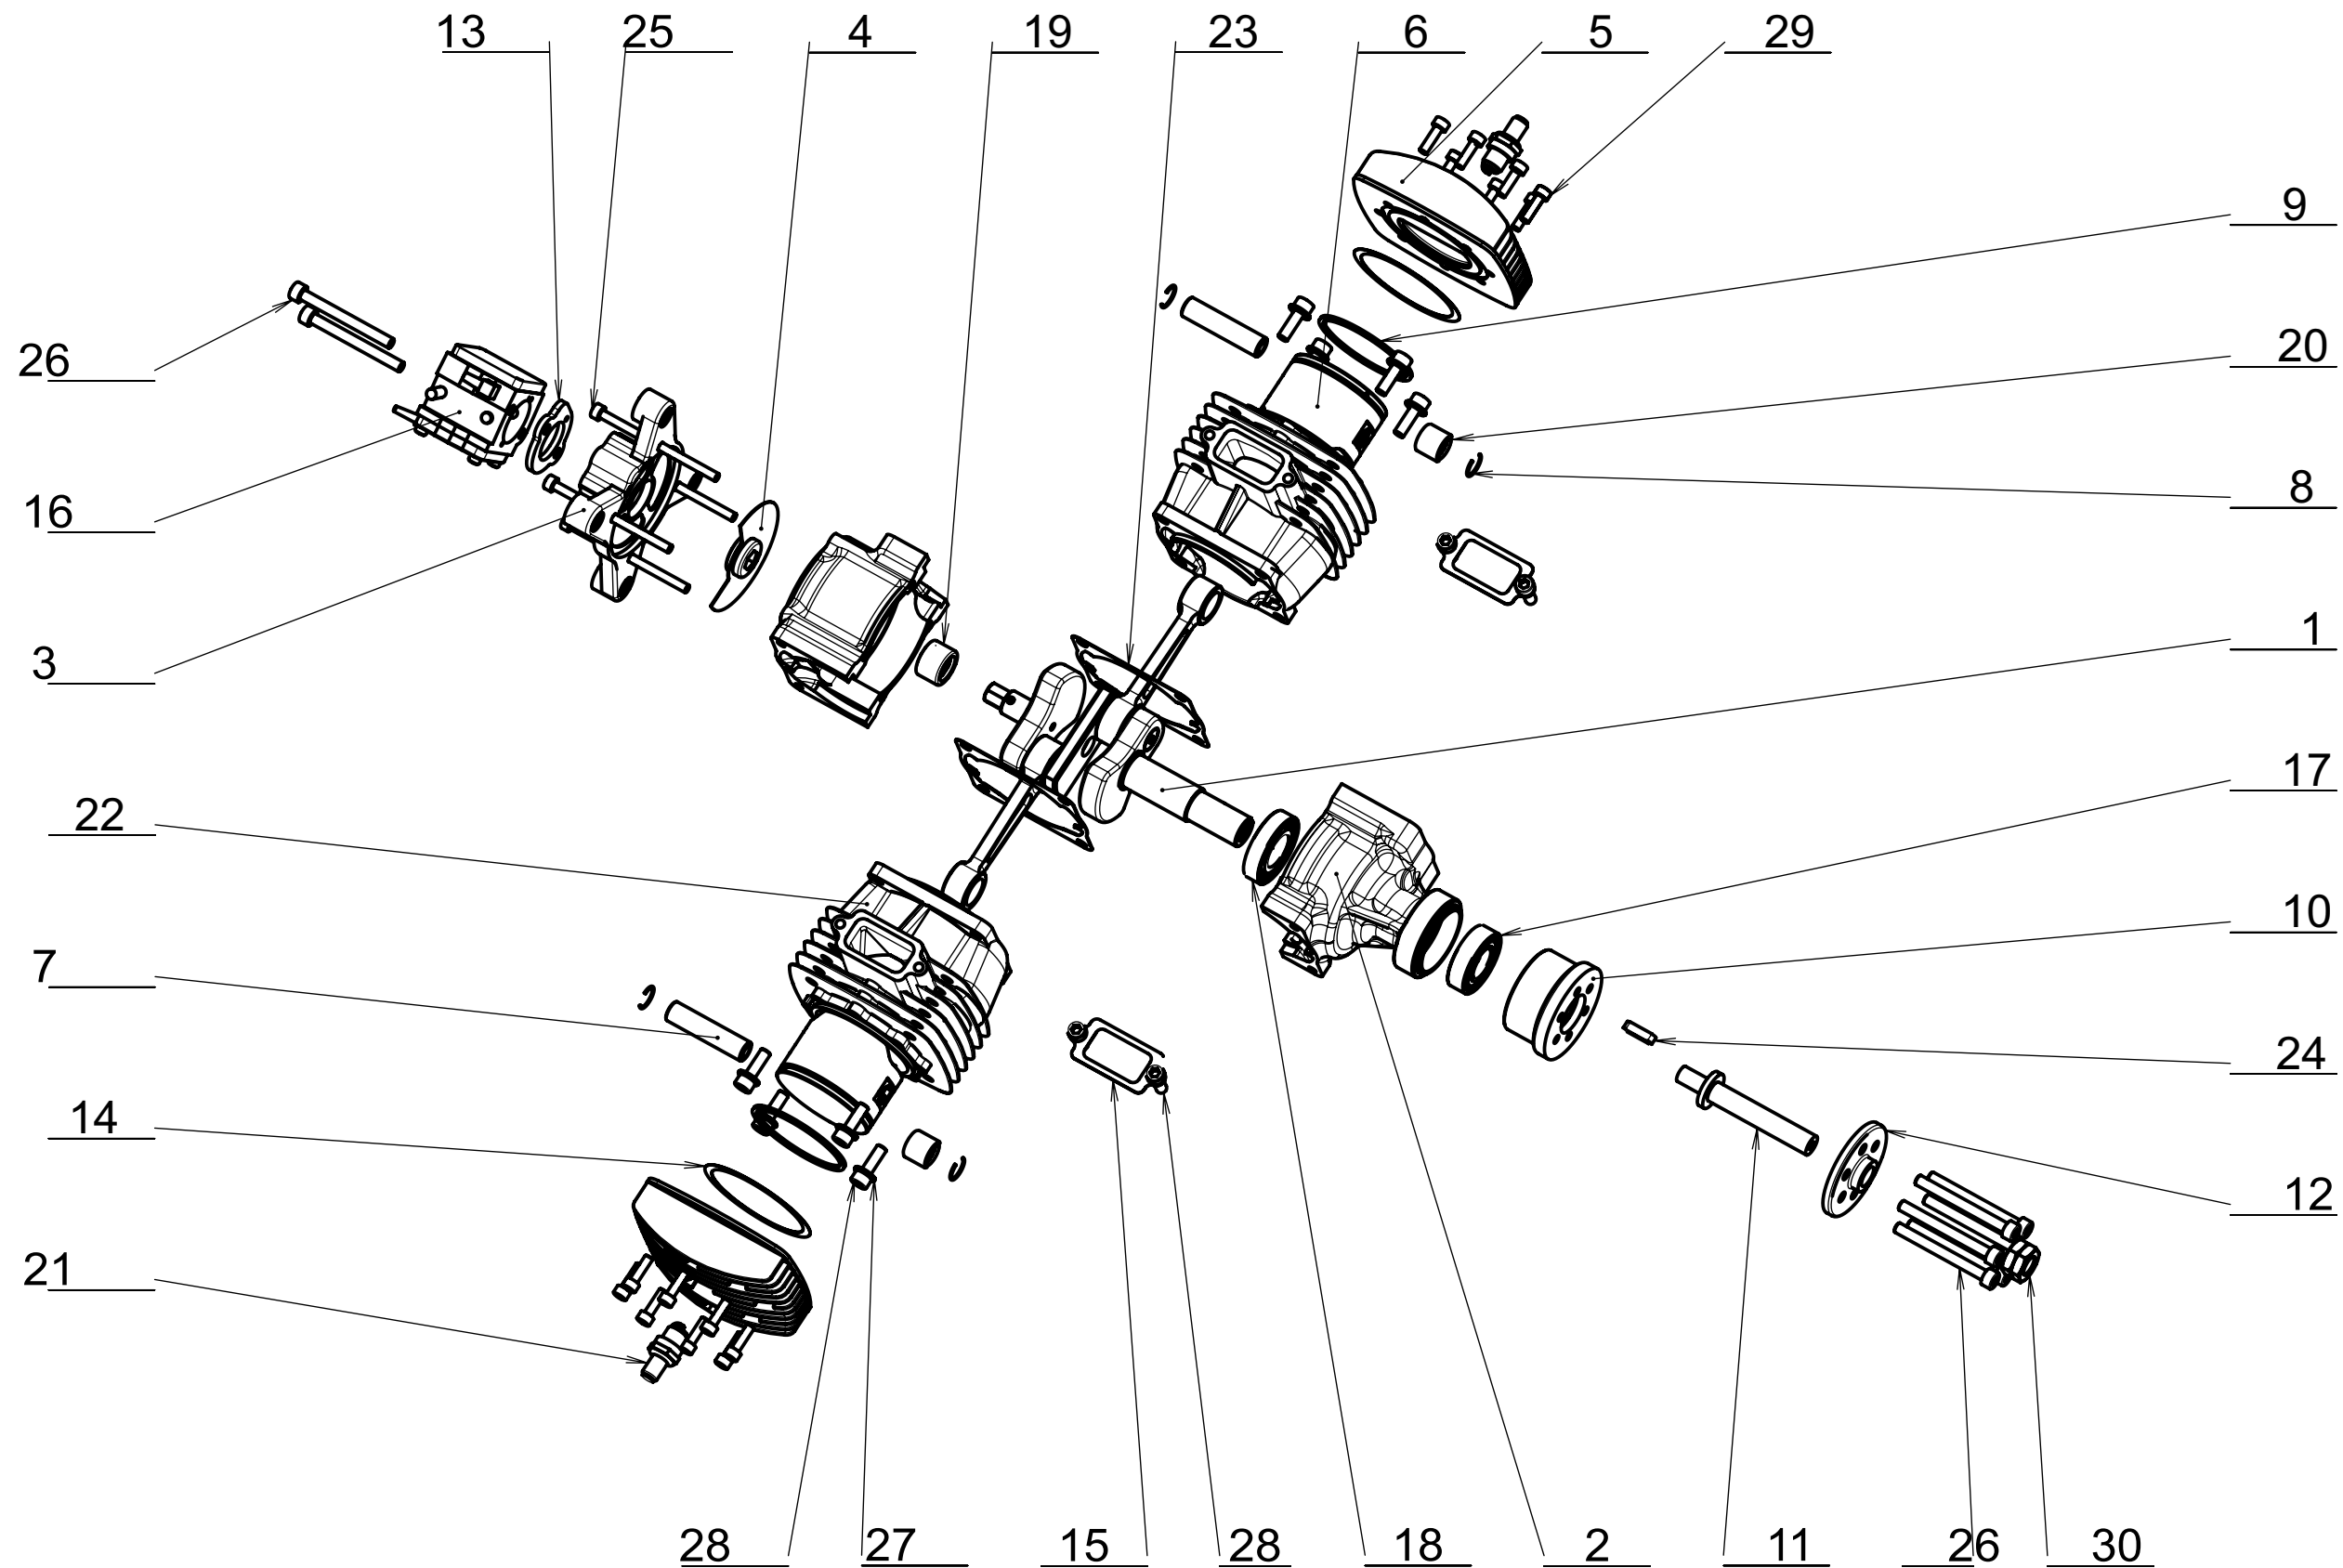

AIRDYNAMIX ADX 140

exploded view + parts list

AIRDYNAMIX ADX 140

exploded view + parts list

No.	PART NUMBER	ITEM	AMOUNT
1	CSA005-006	CRANKSHAFT COMPLETE	1
2	CCS015	CRANKCASE COMPLETE	1
3	BP005	BACKPLATE	1
4	RV004	ROTARY VALVE	1
5	CH001	CYLINDER HEAD	2
6	P006	PISTON	2
7	PP002	PISTON PIN	2
8	CPA070	PISTON PIN CIRCLIP	4
9	R002 (10-050-15-03)	PISTON RING	2
10	HM004	HUB WITH MAGNET	1
11	PS002	PROPELLER SCREW	1
12	PMP004	PROPELLER MOUNTING PLATE	1
13	CBG002	CARBURETOR GASKET	1
14	CHG001	HEAD GASKET	2
15	EG011	EXHAUST GASKET	2
16	CB002	CARBURETOR WALBRO WJ71	1

AIRDYNAMIX ADX 140

exploded view + parts list

17	6002-2RSH	BEARING	1
18	16003	BEARING	1
19	HK 1212	BEARING	1
20	HK 1012	PISTON PIN BEARING	2
21	CPA031	SPARK PLUG NGK CM-6	2
22	C006	CYLINDER	2
23	CG013	CYLINDER GASKET	2
24	4x4x16 DIN 6885	SHAFT KEY	1
25	M4x65 DIN 912	INNER HEX SCREW	4
26	M5x50 DIN 912	INNER HEX SCREW	8
27	5.5 DIN 6905	SPRING LOCK WASHER	8
28	M5x16 DIN 912	INNER HEX SCREW	12
29	M4x14 DIN 912	INNER HEX SCREW	16
30	M10x1 ISO 8675	THIN NUT	2