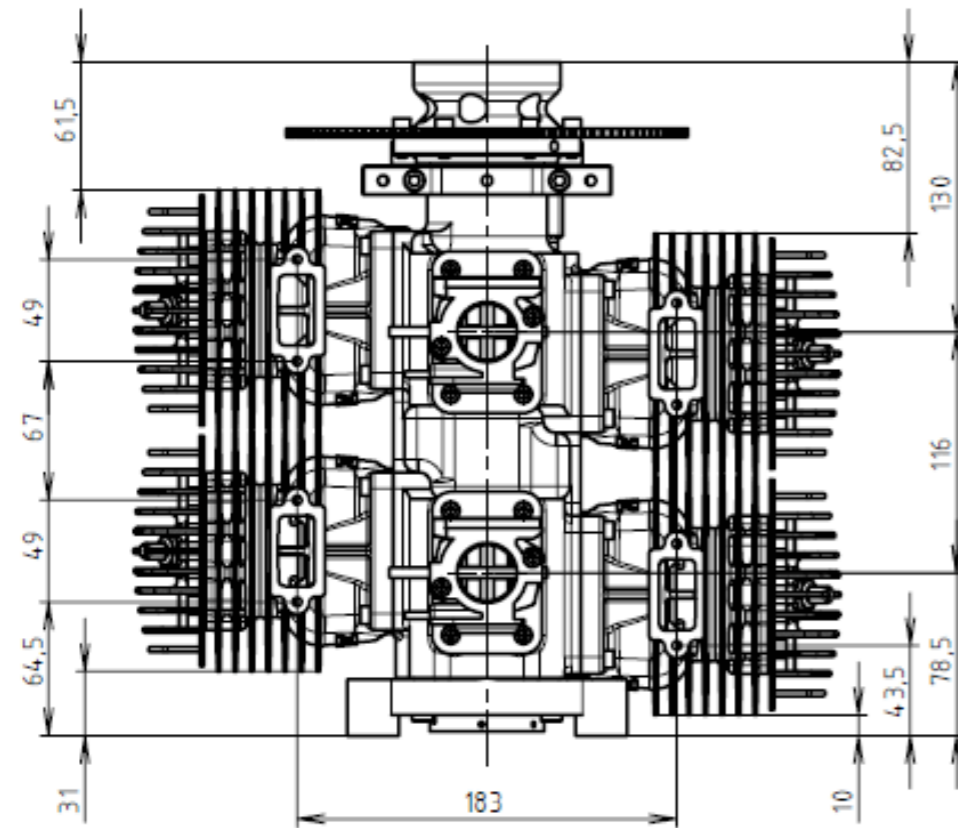

AIRDYNAMIX ADX 500

with starter

PROPELLER BOLTS PATTERN
SCALE 1:1