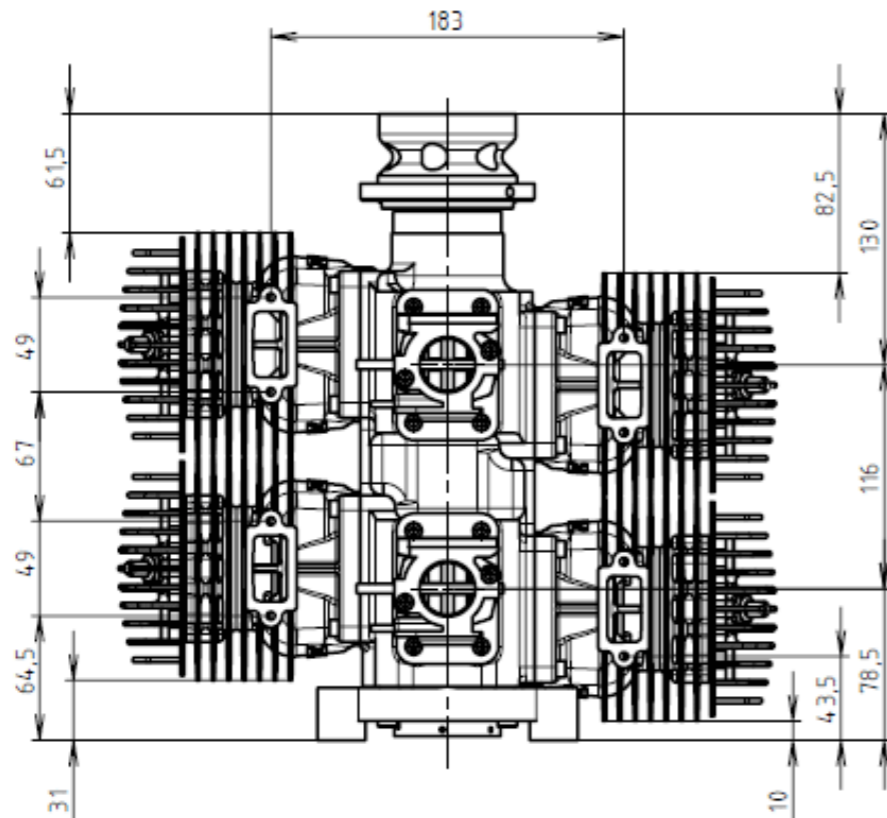

AIRDYNAMIX ADX 500

without starter

PROPELLER BOLTS PATTERN
SCALE 1:1